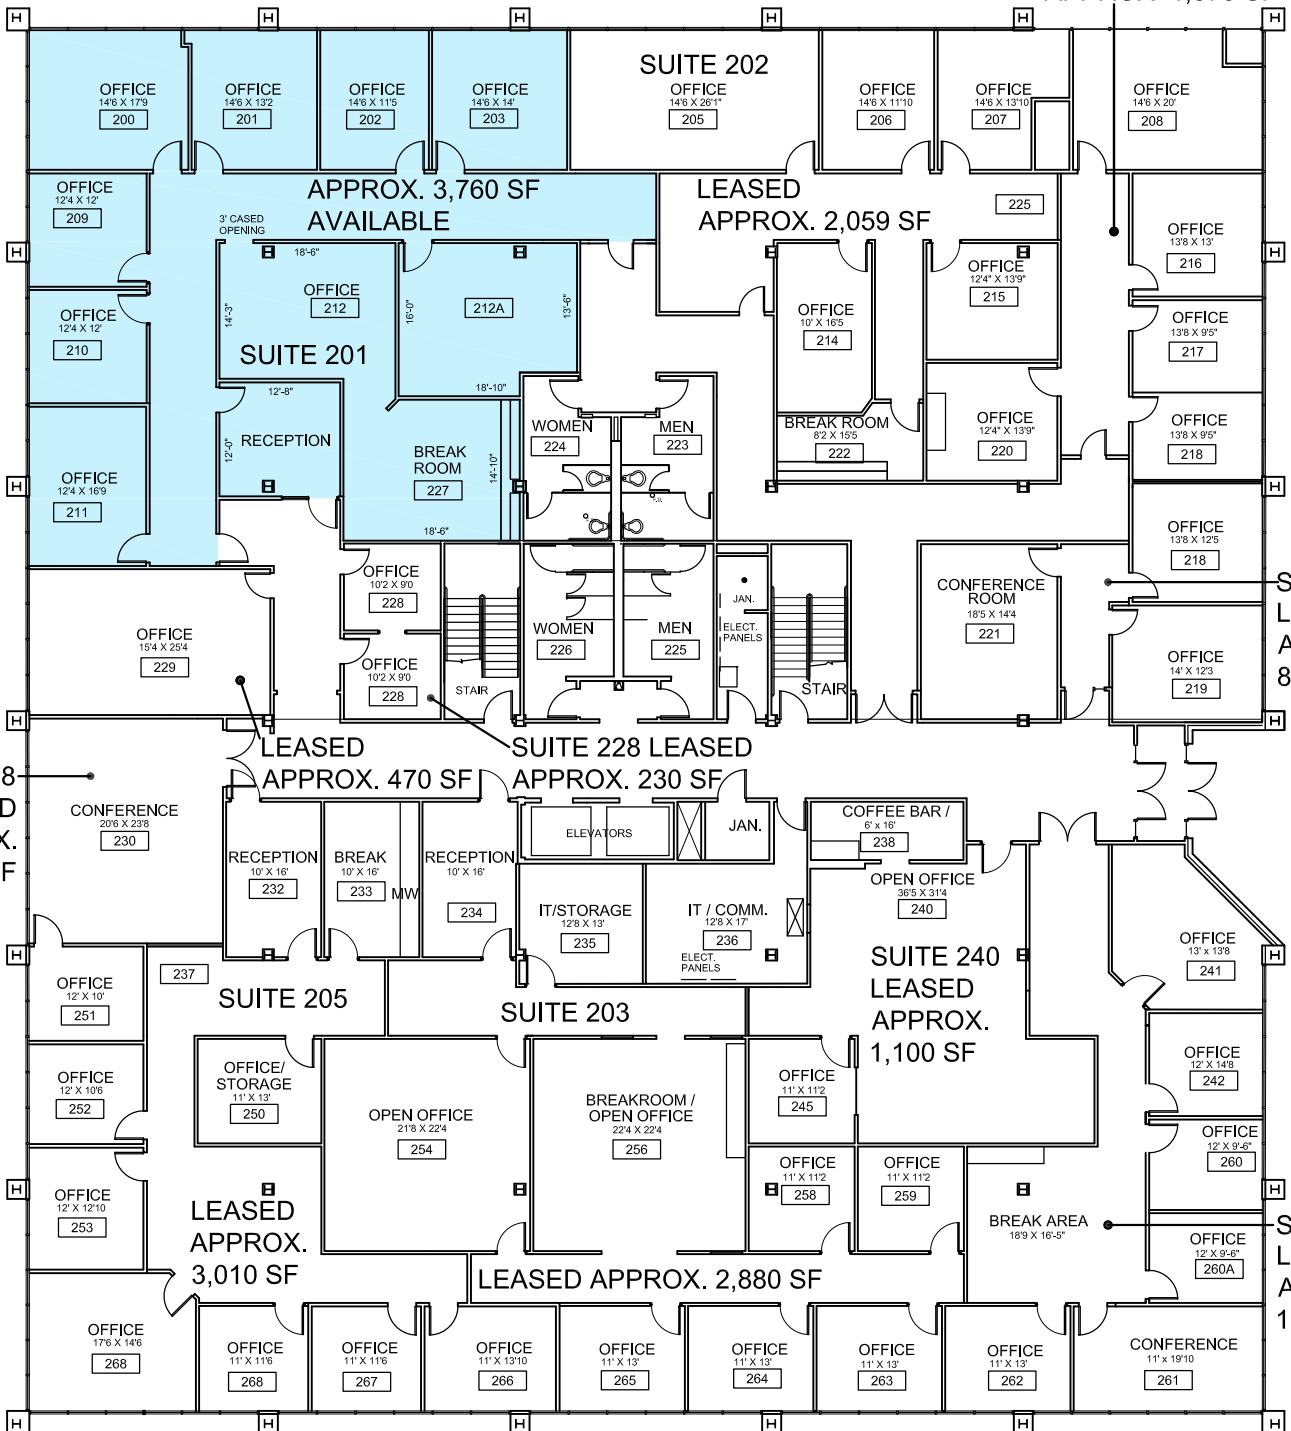

SUITE 207  
LEASED  
APPROX. 1,370 SF

SUITE 208  
LEASED  
APPROX.  
745 SF

SUITE 219  
LEASED  
APPROX.  
870 SF

LEASED  
APPROX. 470 SF

SUITE 228 LEASED  
APPROX. 230 SF

SUITE 240  
LEASED  
APPROX.  
1,100 SF

LEASED  
APPROX.  
3,010 SF

LEASED APPROX. 2,880 SF

SUITE 200  
LEASED  
APPROX.  
1,974 SF

**SECOND FLOOR PLAN**

AIRPORT OFFICE CENTER  
9668 MADISON BLVD.  
MADISON, AL 35758