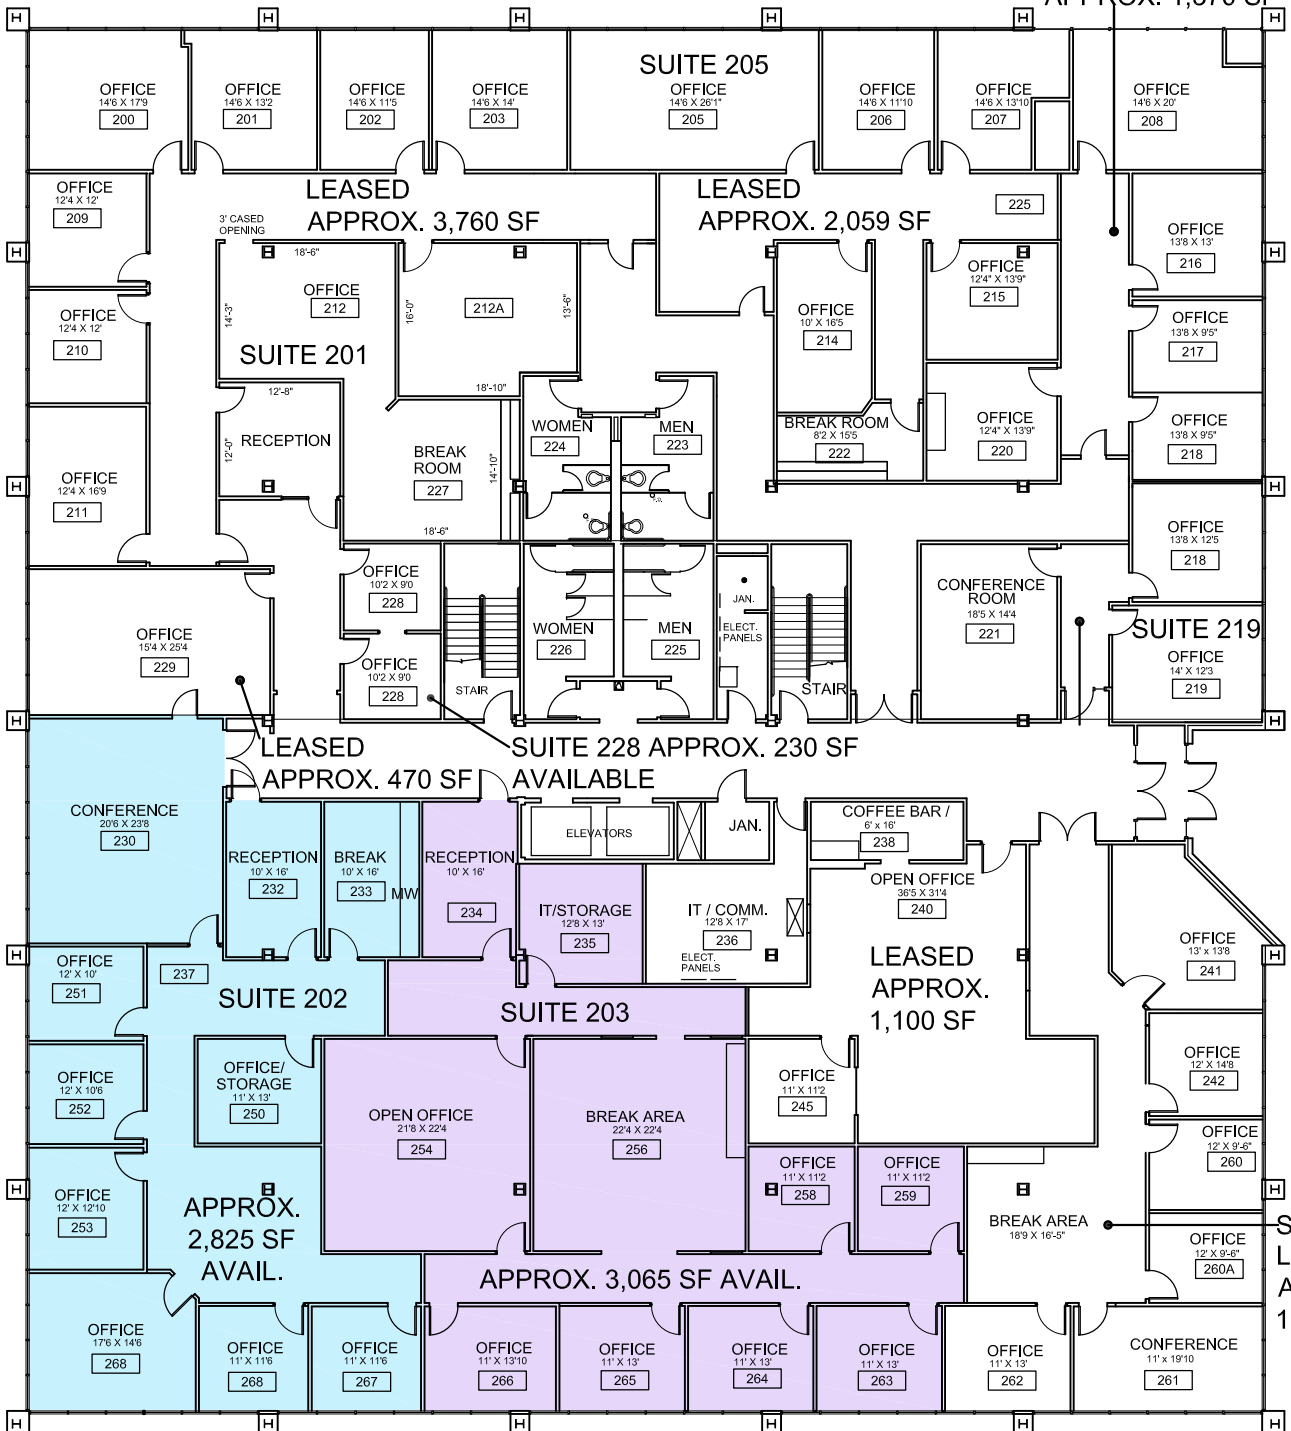

SUITE 208  
 LEASED  
 APPROX. 1,370 SF

**SECOND FLOOR PLAN**

AIRPORT OFFICE CENTER  
 9668 MADISON BLVD.  
 MADISON, AL 35758