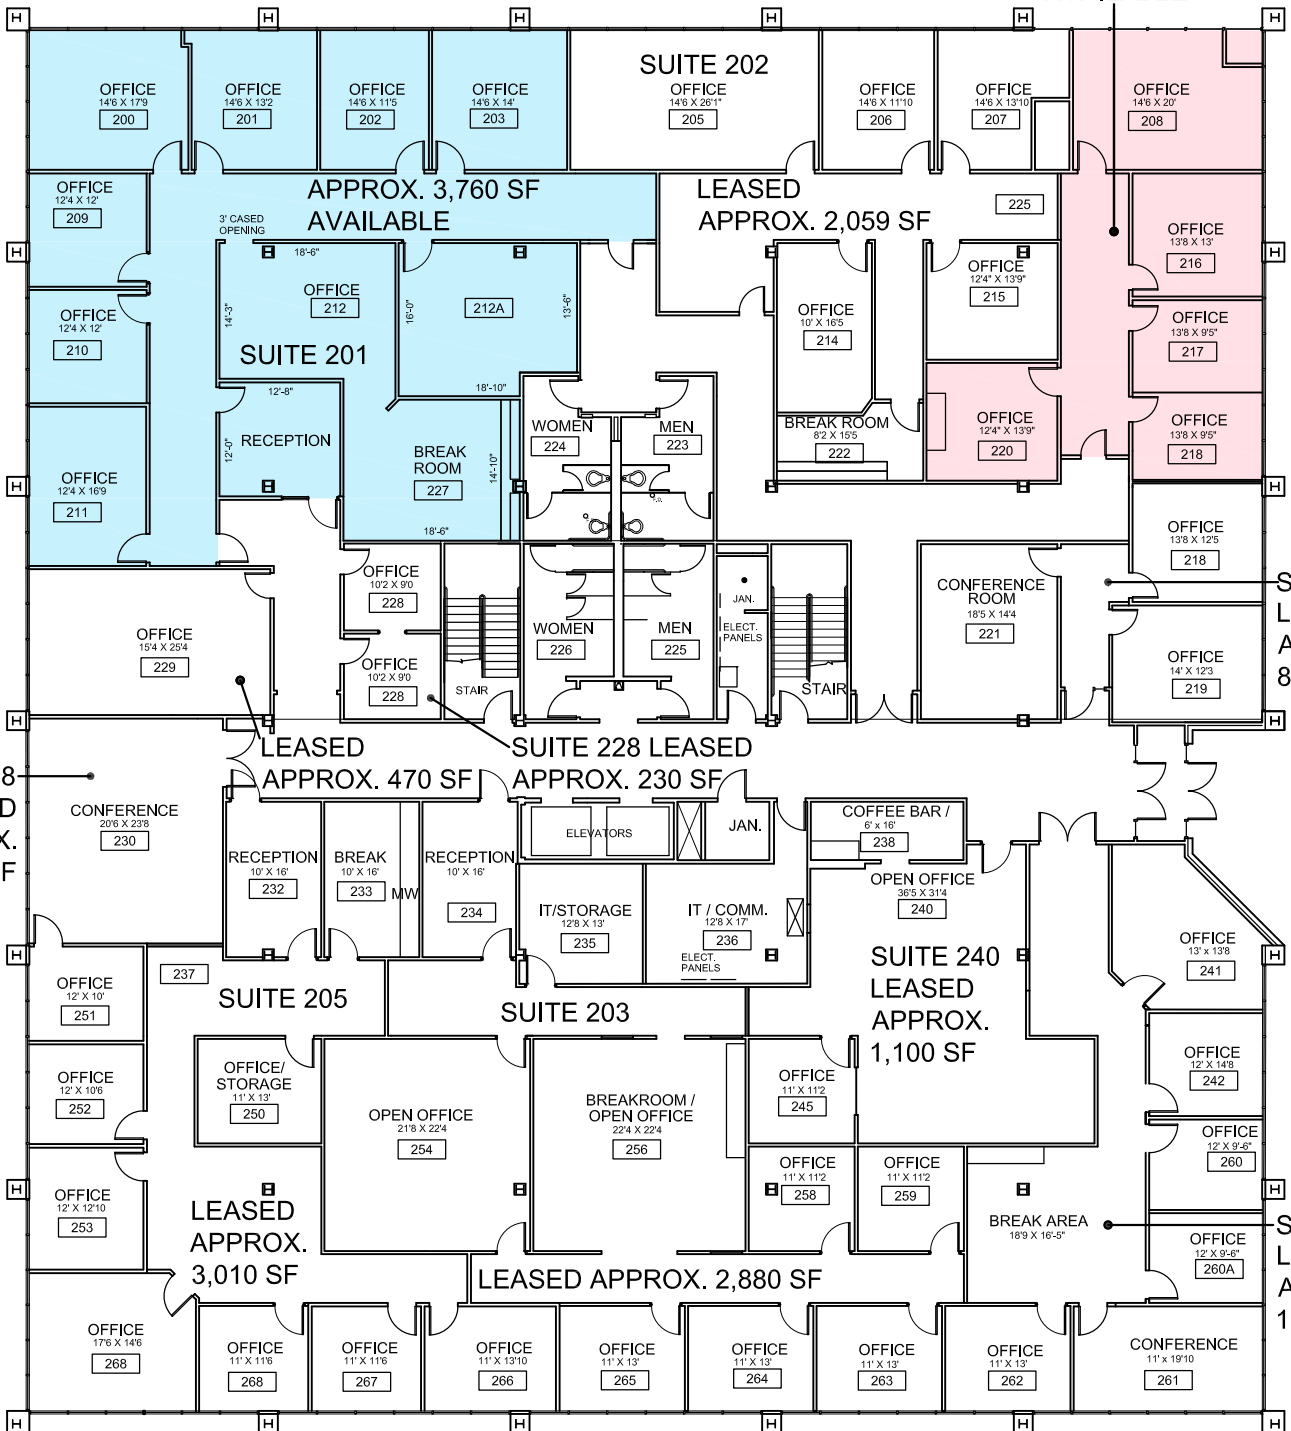

SUITE 207
APPROX. 1,370 SF
AVAILABLE

SECOND FLOOR PLAN

AIRPORT OFFICE CENTER
9668 MADISON BLVD.
MADISON, AL 35758